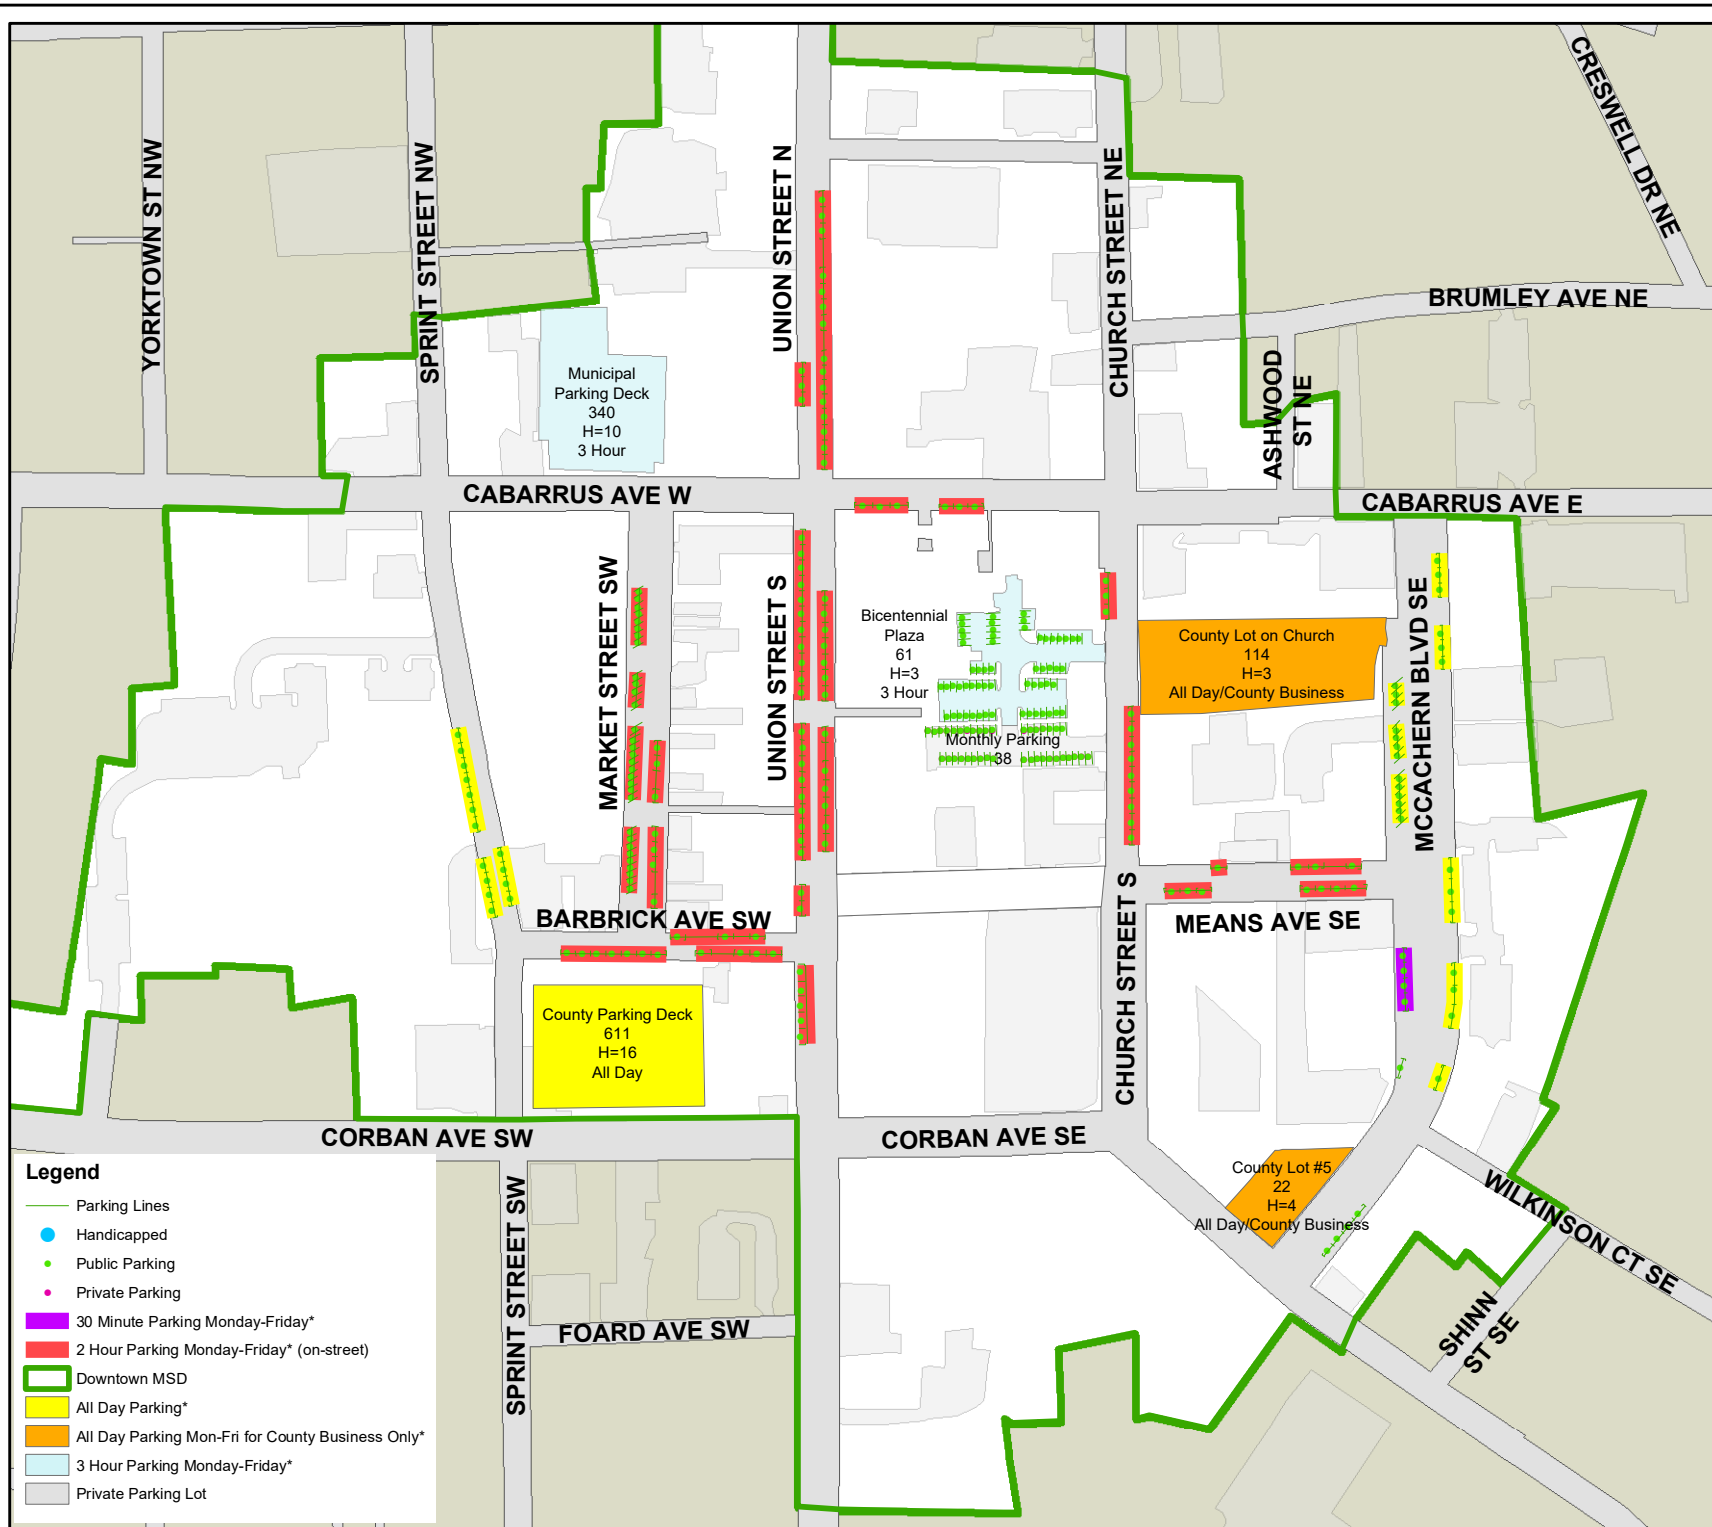

**Downtown Parking Map**  
with Counts and Time Restrictions

**Legend**

- Parking Lines
- Handicapped
- Public Parking
- Private Parking
- 30 Minute Parking Monday-Friday\*
- 2 Hour Parking Monday-Friday\* (on-street)
- Downtown MSD
- All Day Parking\*
- All Day Parking Mon-Fri for County Business Only\*
- 3 Hour Parking Monday-Friday\*
- Private Parking Lot

Coordinate System - NC State Plane NAD83